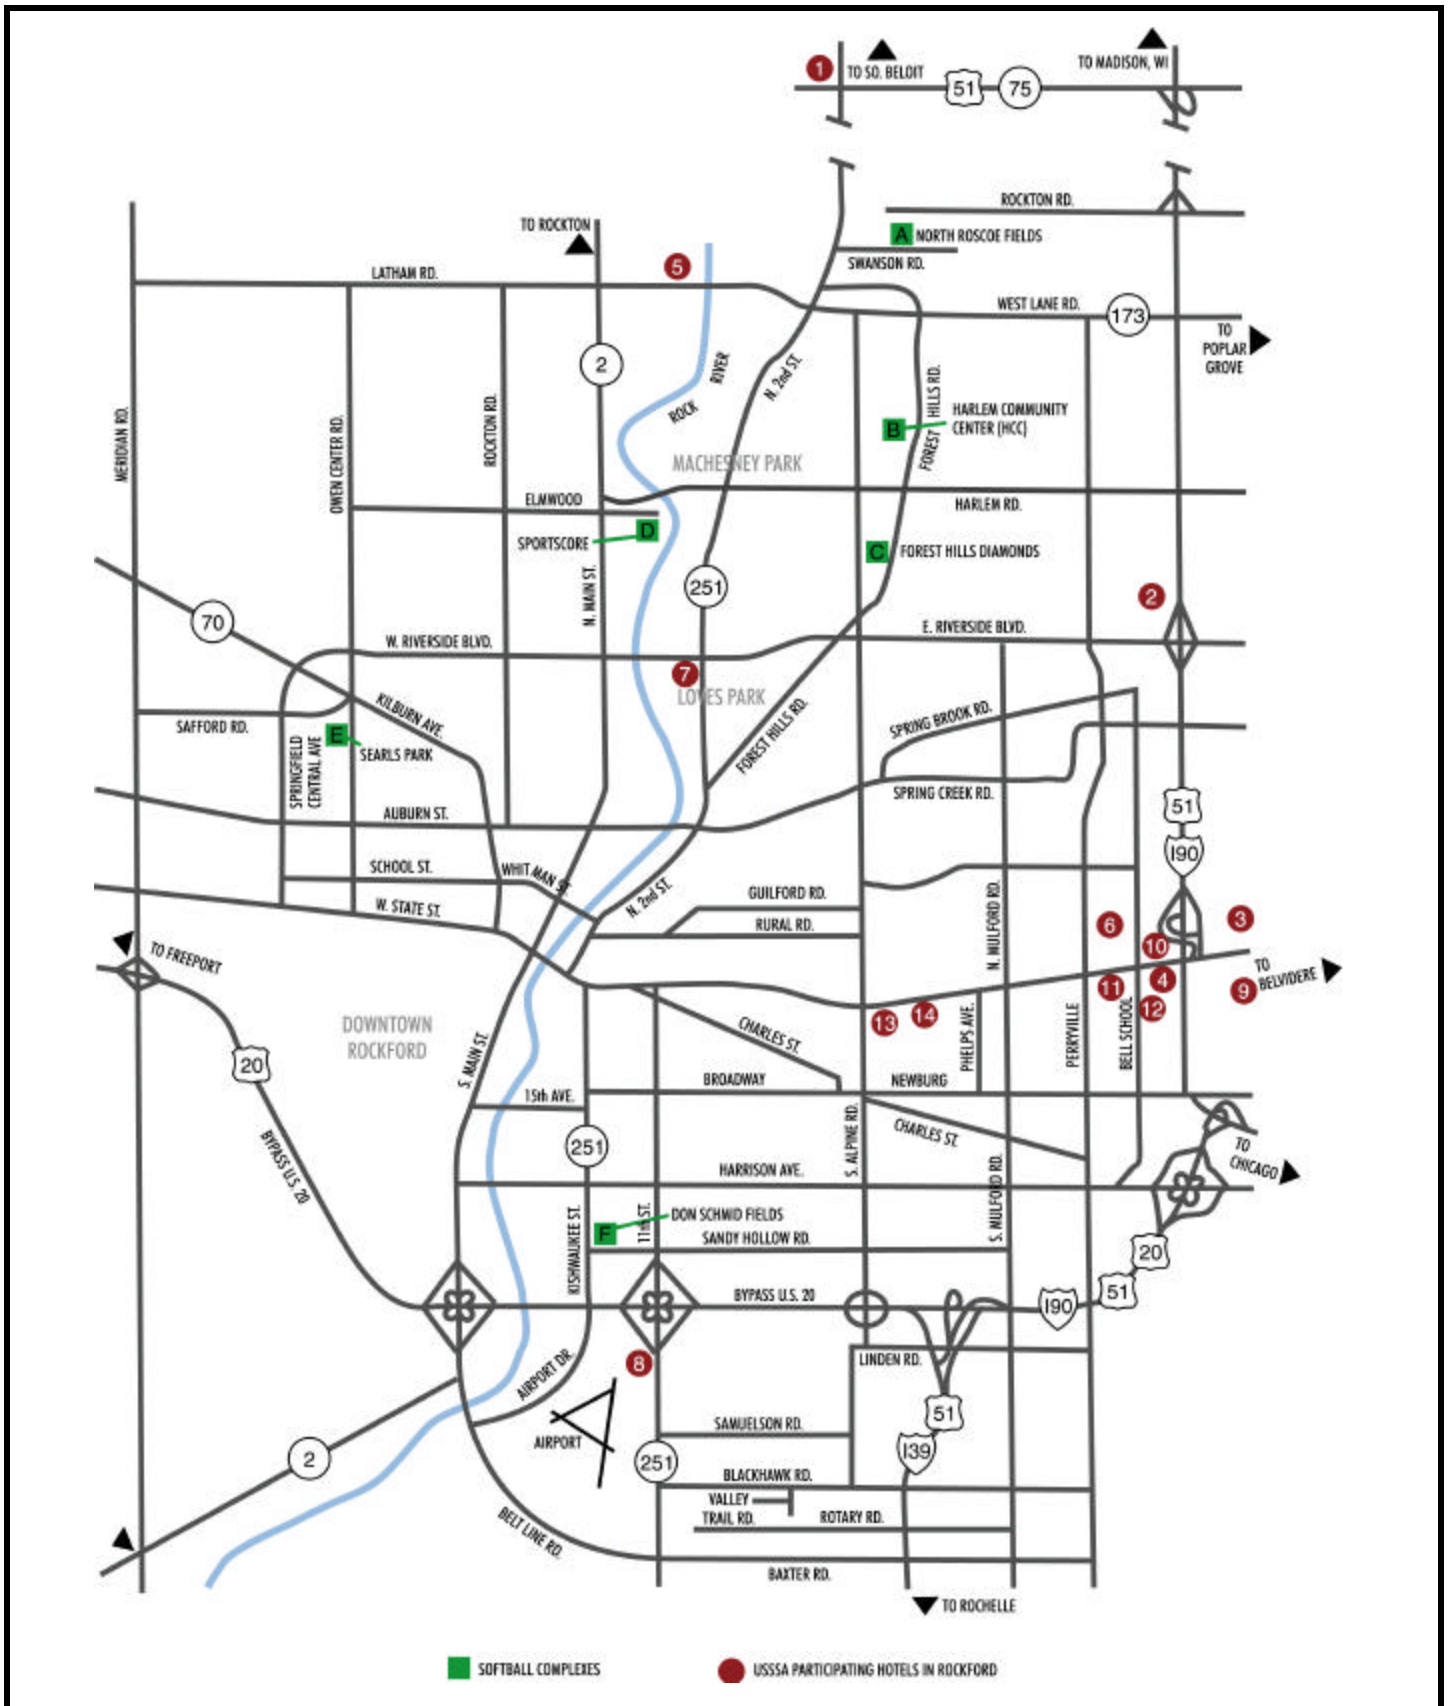

USSSA Softball Rockford, Illinois Map

USSSA Softball

Rockford, Illinois

Softball Complexes & Participating Hotels

Softball Complexes:

- A. HCC North - Roscoe Fields
- B. Harlem Sports Complex
- C. Forest Hills Diamonds
- D. Sportscore
- E. Searls Park
- F. Don Schmid Fields

Rockford Area USSSA Participating Hotels:

- 1. Ramada Inn - South Beloit
200 Dearborn Ave.
- 2. Days Inn - Loves Park
4313 N. Bell School Rd.
- 3. Baymont Inn & Suites
662 N. Lyford Rd.
- 4. Best Western Clock Tower
Resort & Conference Center
7801 E. State St.
Candlewood Suits
7555 Walton St.
Courtyard by Marriott
7676 E. State St.
Holiday Inn
7550 E. State St.
- 5. Holiday Inn Express
7552 Park Place Rd.
- 6. Comfort Inn
7392 Argus Dr.
- 7. Comfort Suites -
Cliffbreakers Conference Center
700 W. Riverside Blvd.
- 8. Howard Johnson Hotel
3909 11th St.
- 9. Exel Inn of Rockford
220 S. Lyford Rd.
- 10. Extended Stay America
653 Clark Rd.
Hampton Inn
615 Clark Rd.
Motel 6
7712 Potawatomi Trl.
Residence Inn by Marriott
7542 Colosseum Dr.
- 10. Sleep Inn
725 Clark Rd.
Studio Plus
747 N. Bell School Rd.
Super 8 Motel
7646 Colosseum Dr.
- 11. Quality Suites
7401 Walton St.
Red Roof Inn
7434 E. State St.
- 12. Radisson Hotel & Conference Center
200 S. Bell School Rd.
- 13. Sweden House Lodge
4605 E. State St.
- 14. Travelodge
4850 E. State St.